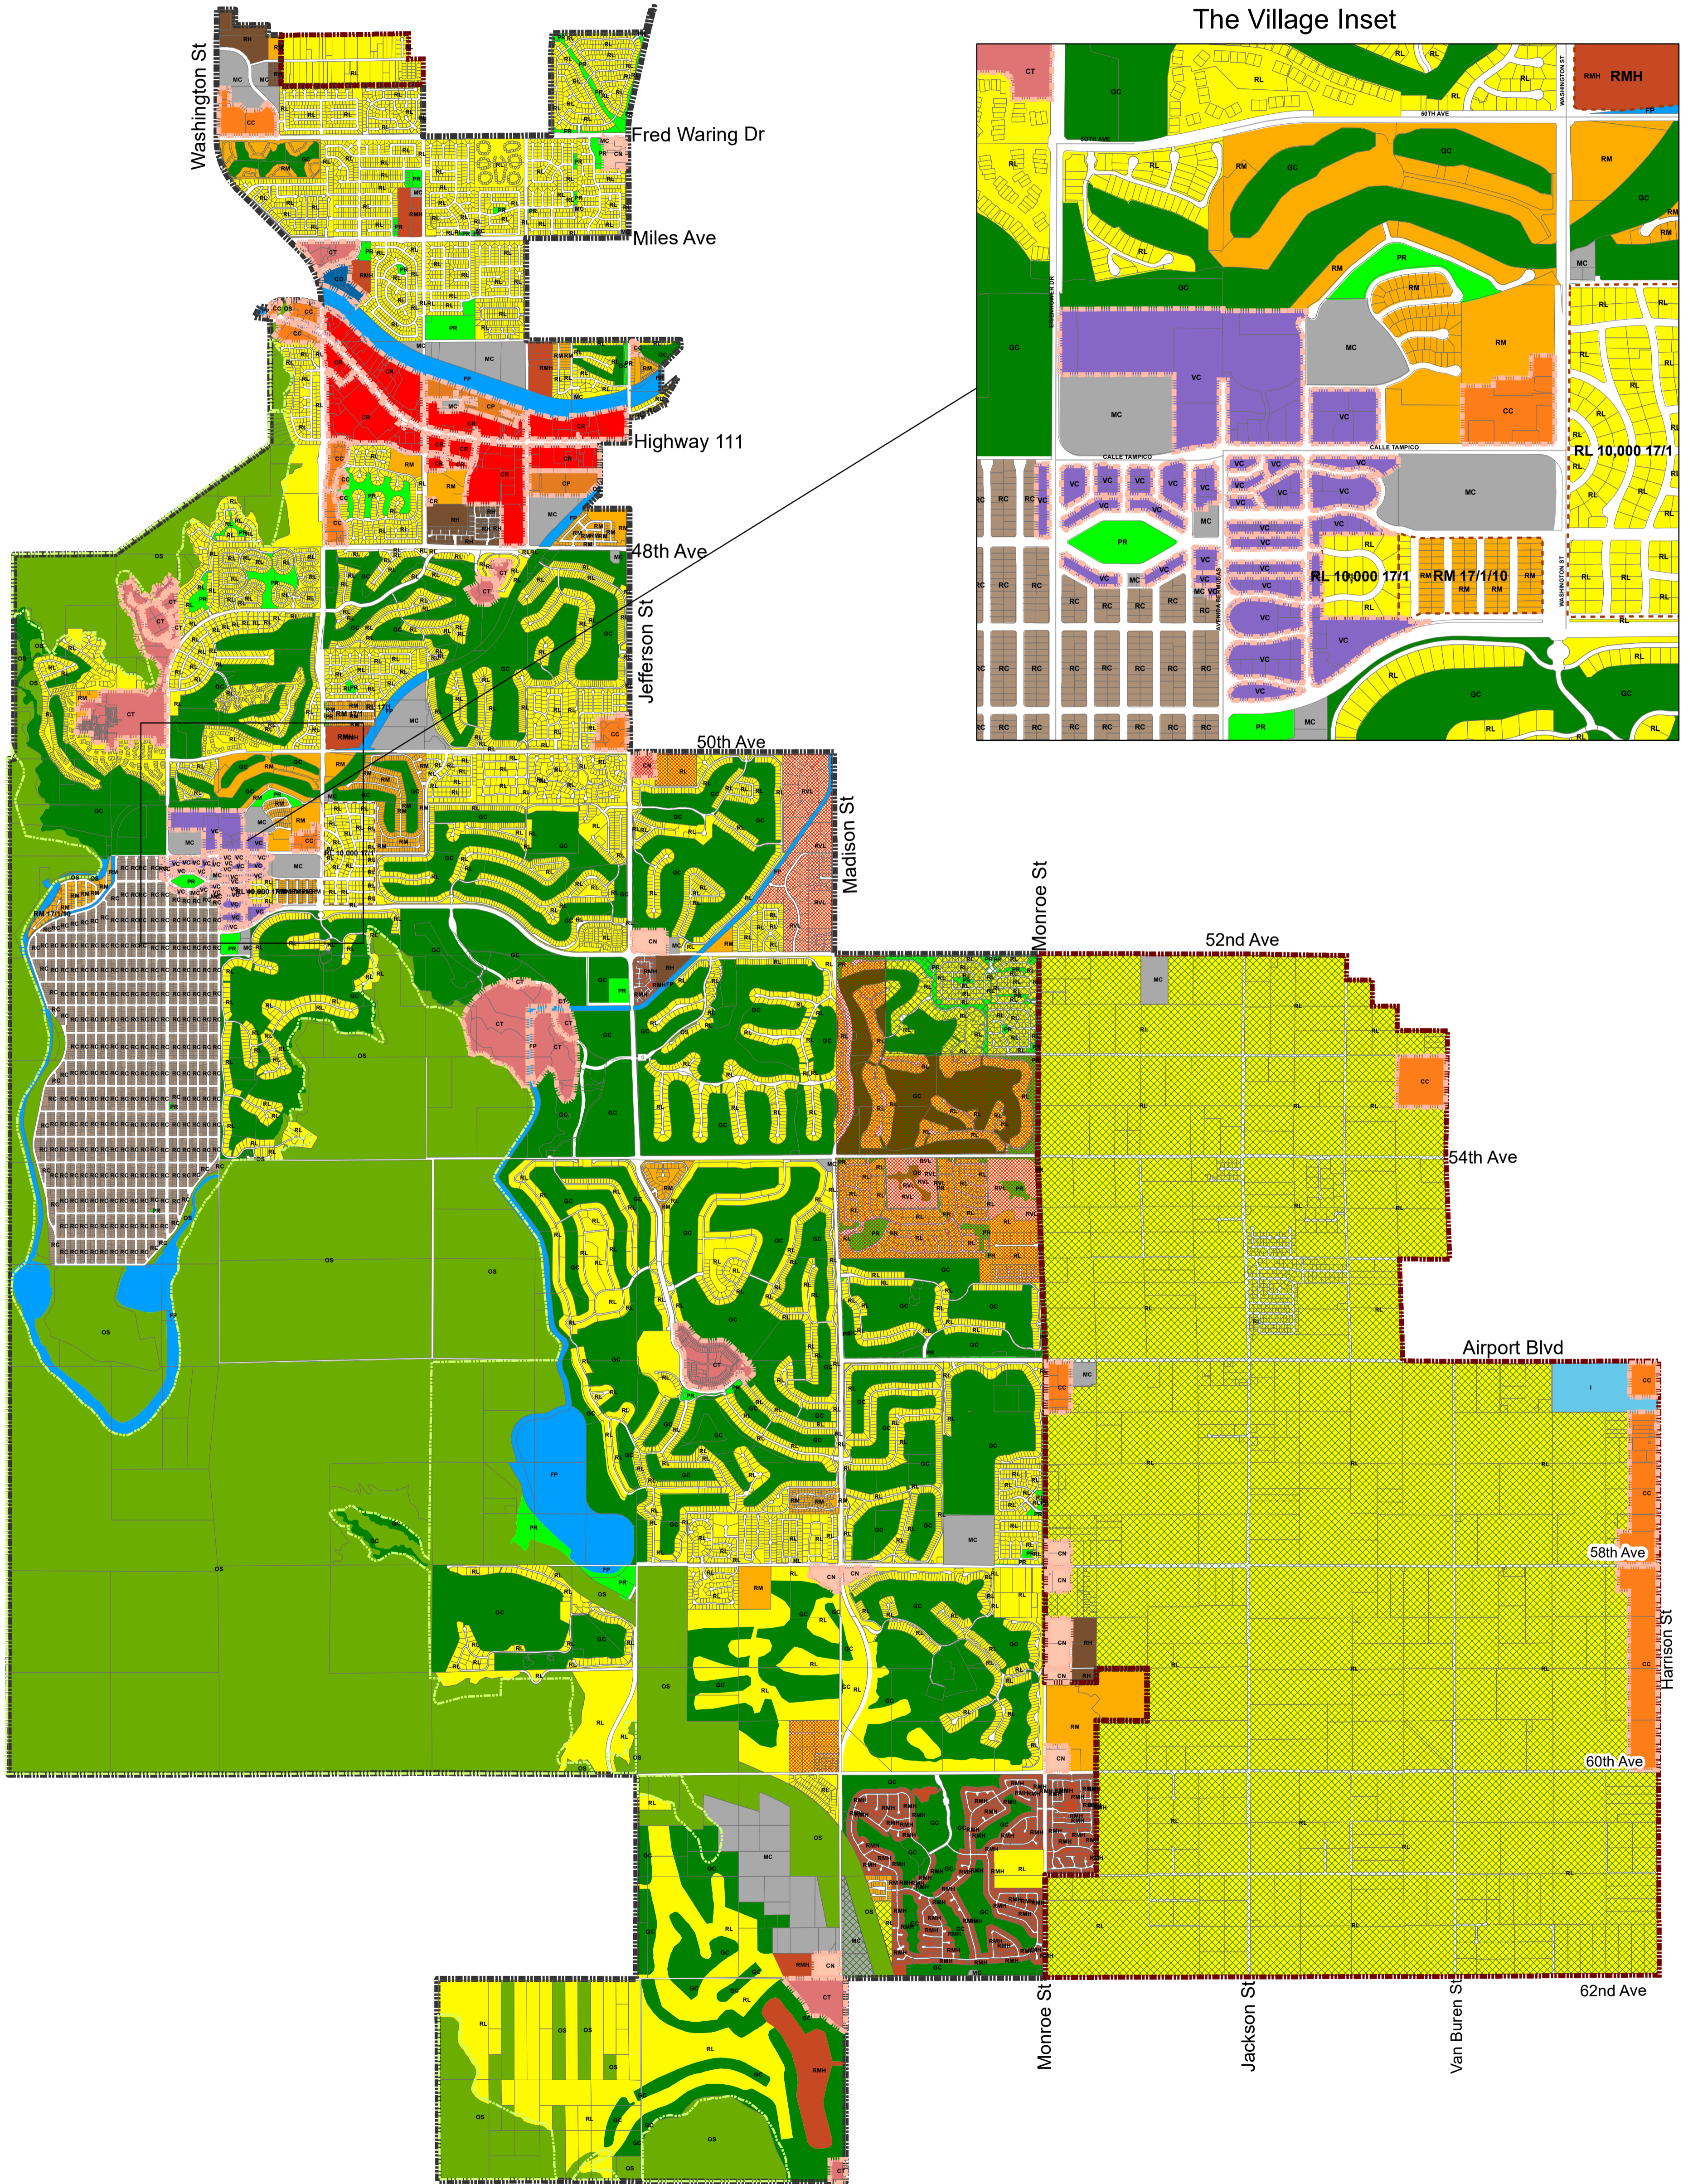

La Quinta
CALIFORNIA

Zoning Map

RESIDENTIAL DISTRICT

- RVL Very Low Density Residential
- RL Low Density Residential
- RM Medium Density Residential
- RMH Medium High Density Residential
- RH High Density Residential
- RC Cove Residential

NONRESIDENTIAL DISTRICTS

- CR Regional Commercial
- CC Community Commercial
- CN Neighborhood Commercial
- CT Tourist Commercial
- CP Commercial Park
- CO Office Commercial
- MC Major Community Facilities
- I Industrial
- VC Village Commercial

SPECIAL PURPOSE DISTRICTS

- PR Parks and Recreation
- OS Open Space
- GC Golf Course
- FP Floodplain

SPECIAL SYMBOLS

- Overlay Area
- Low Density/ Agricultural-Equestrian Overlay
- Equestrian Overlay
- Sphere of Influence and Planning Area
- HC Hillside Conservation
- AHO Affordable Housing
- MU Mixed Use

- Riverside County Parcel Boundaries
- City Limits

May 2021