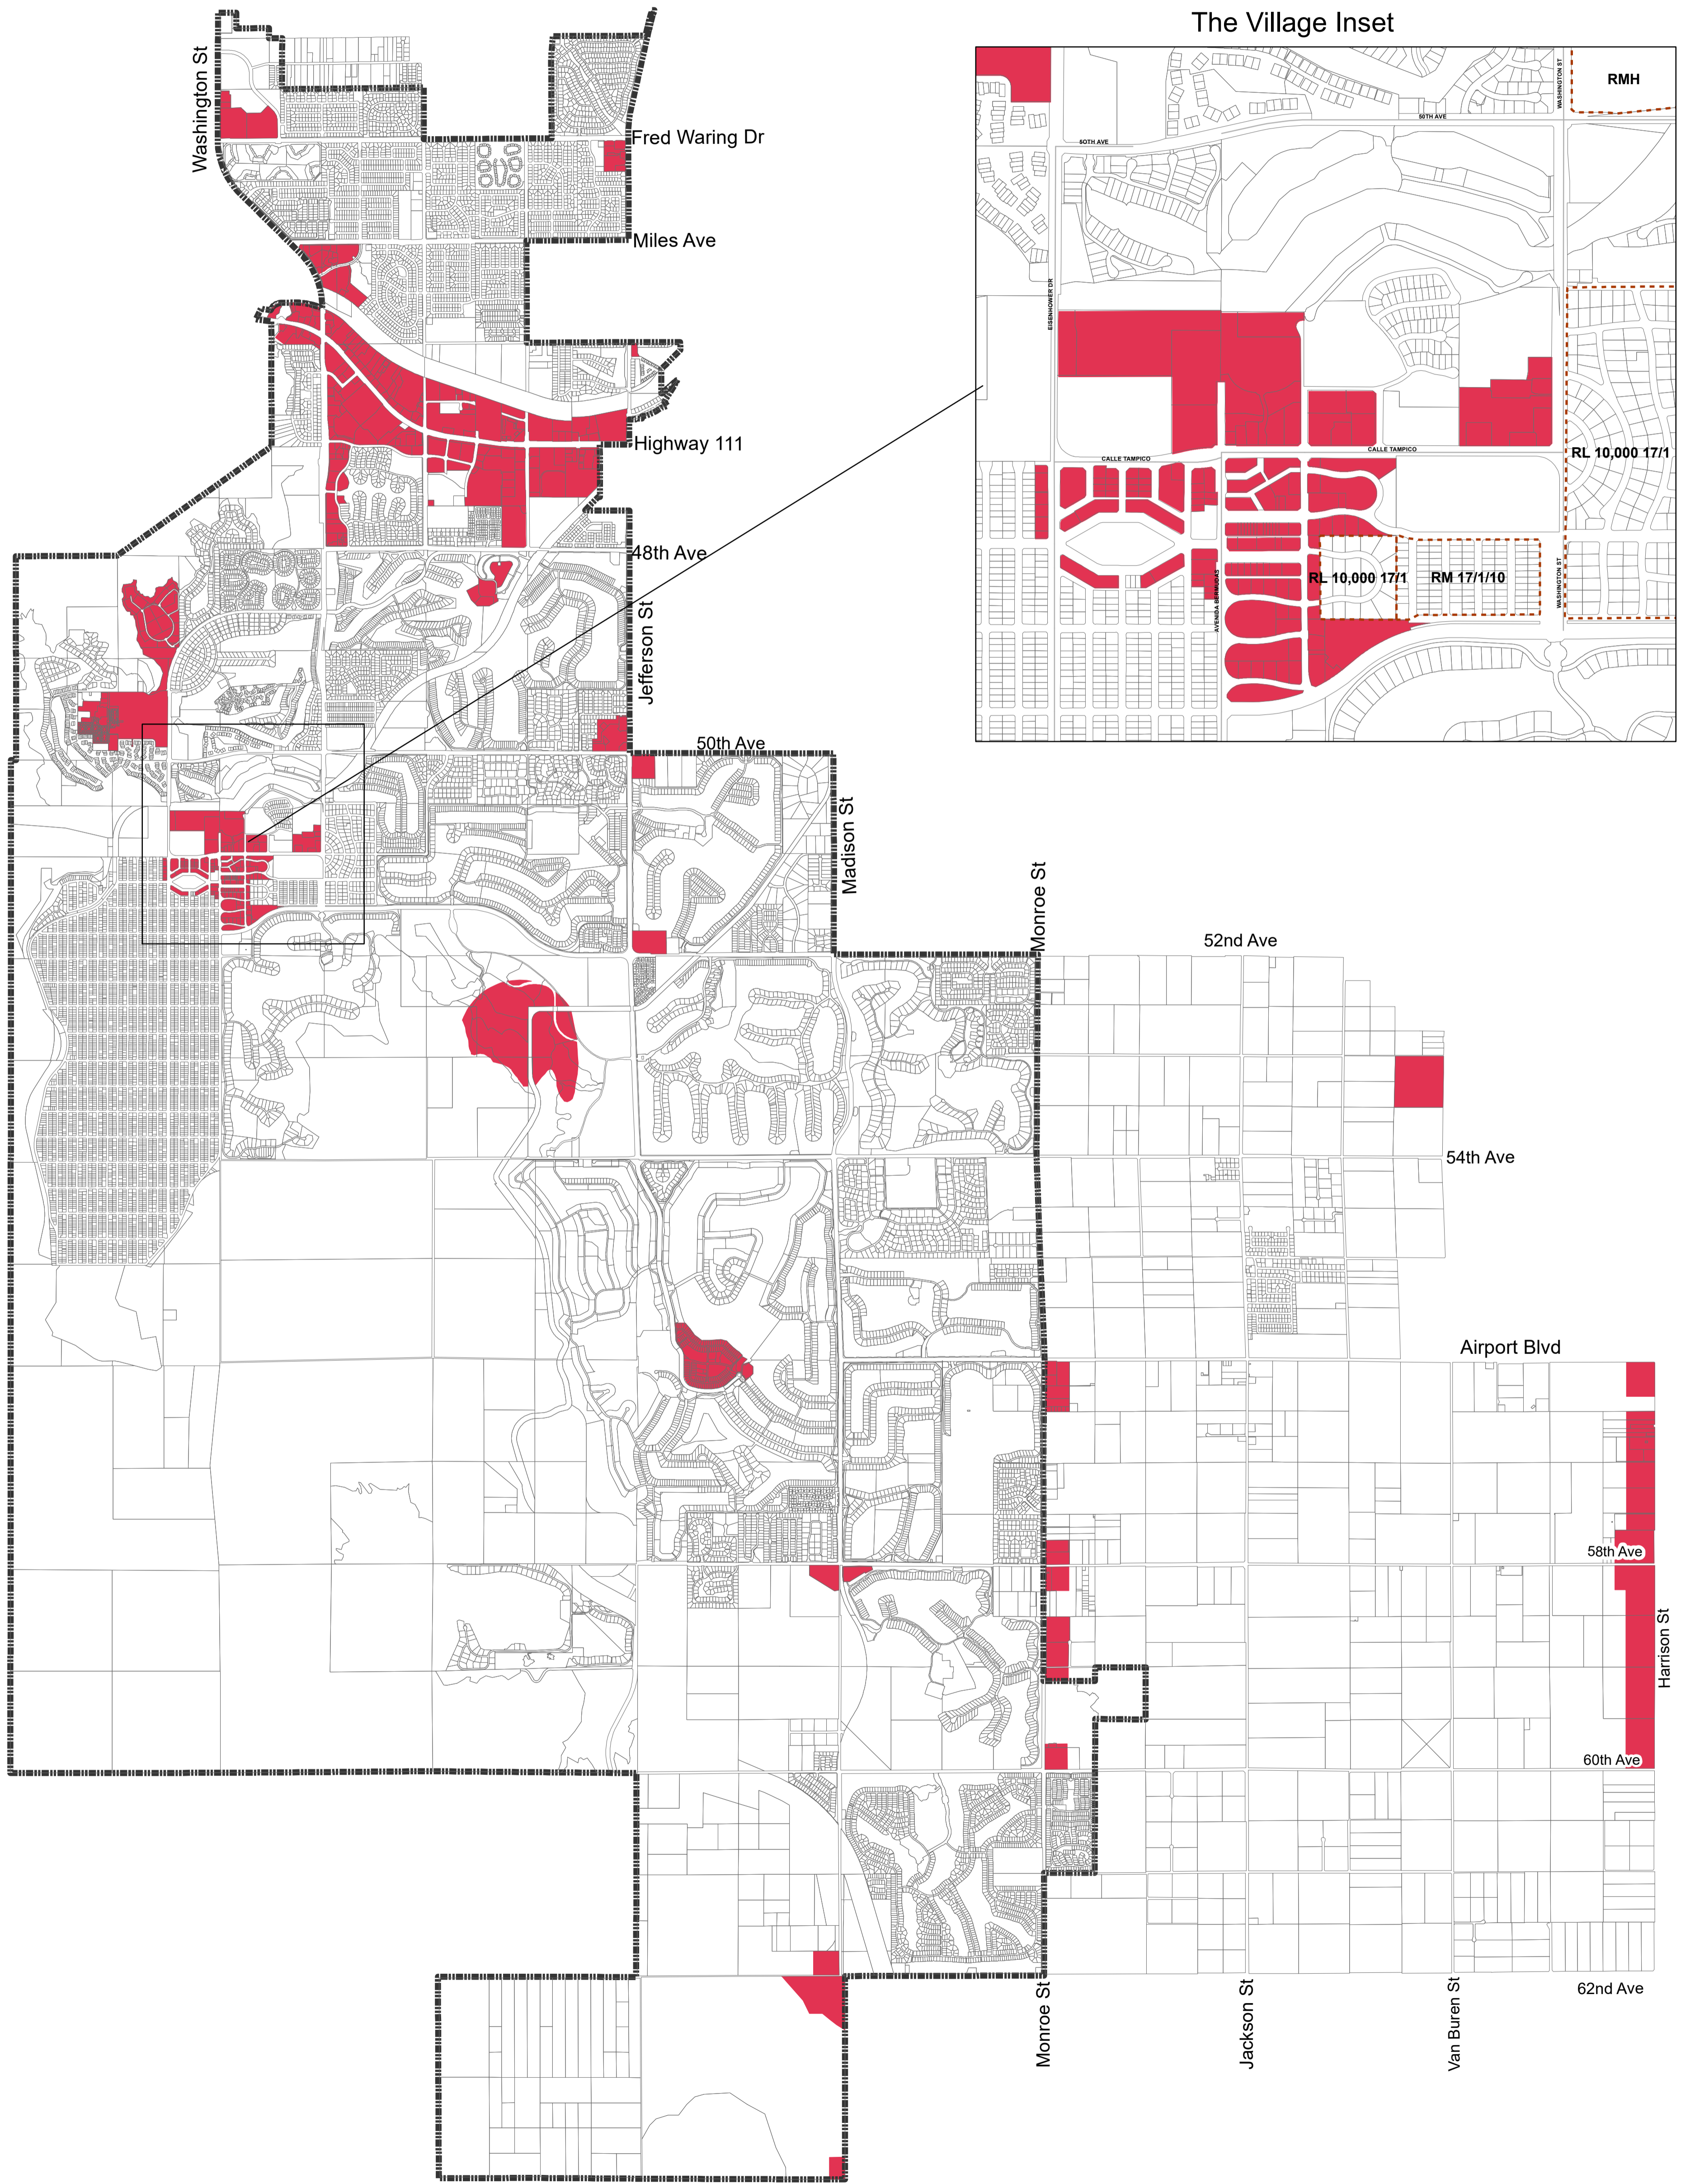

Zoning Map (Mixed Use)

- MU Mixed Use
- Riverside County Parcel Boundaries
- City Limits

The Village Inset